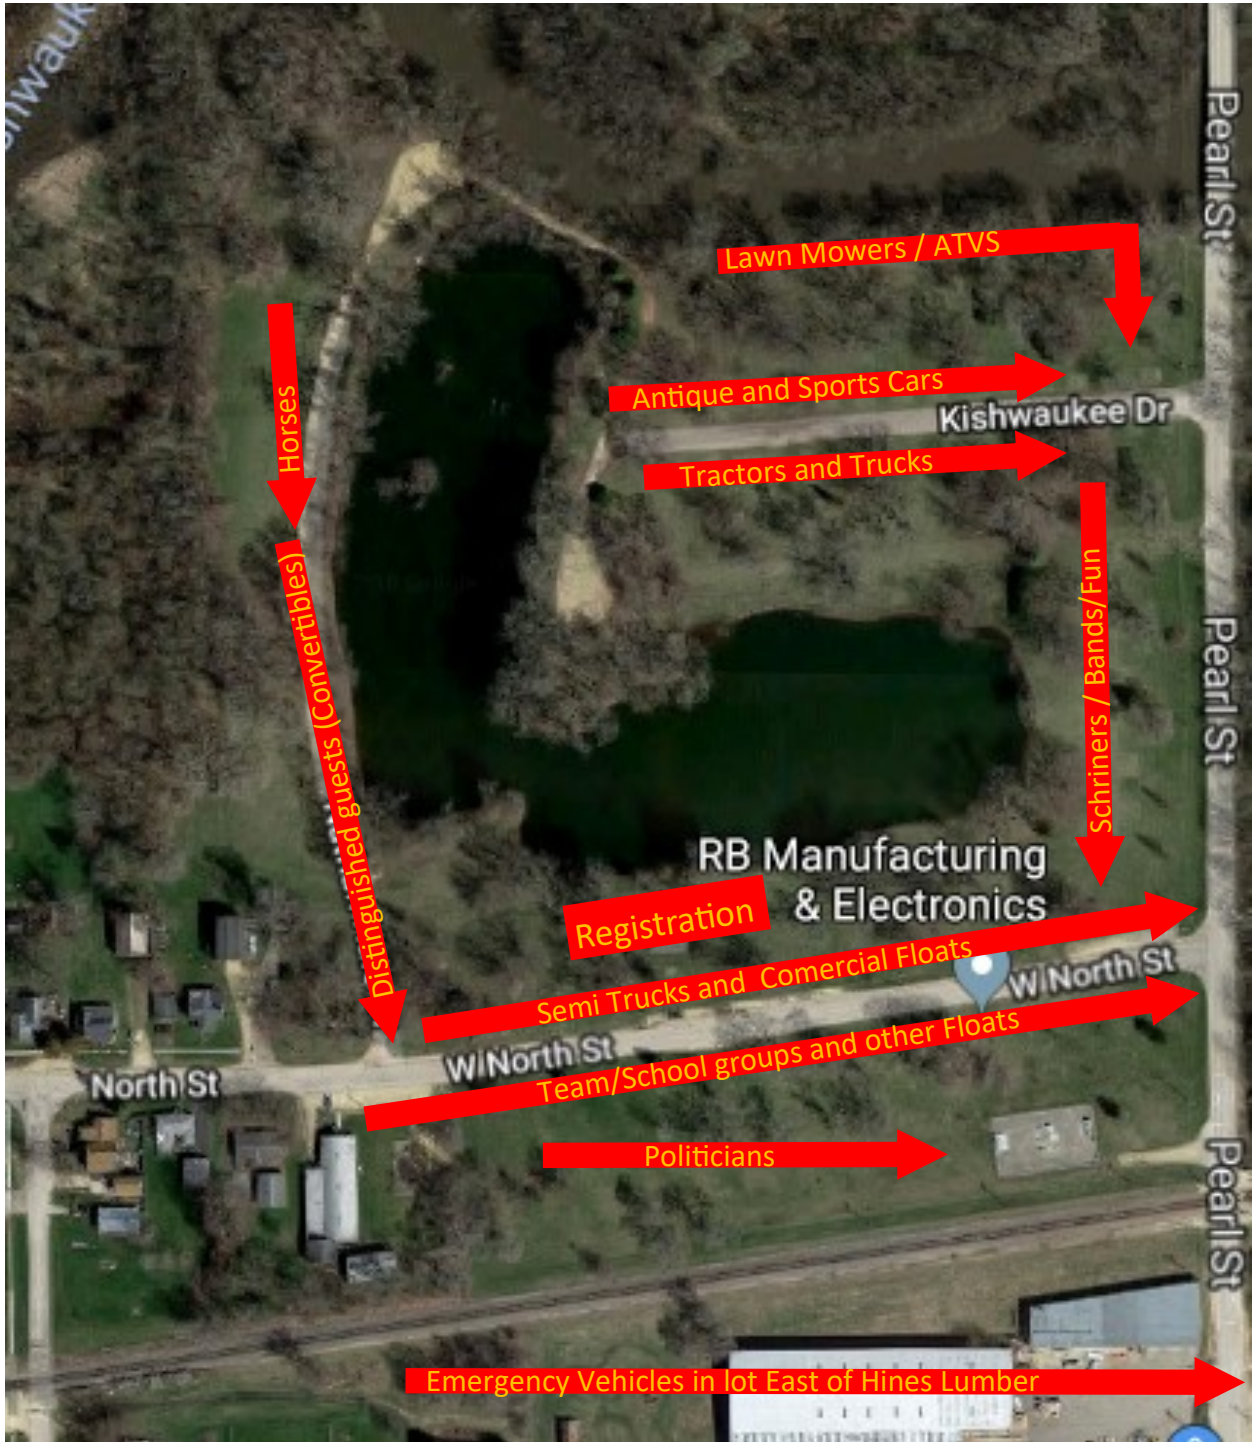

Lawn Mowers / ATVs

Antique and Sports Cars

Tractors and Trucks

Schriners / Bands / Fun

Registration

Semi Trucks and Comercial Floats

Team / School groups and other Floats

Politicians

Emergency Vehicles in lot East of Hines Lumber

Horses

Distinguished guests (Convertibles)